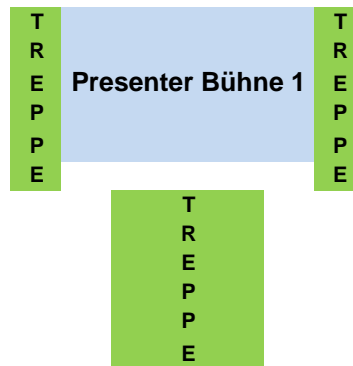

BIKE - PLAN unten

24 Stunden Event 25. April/26. April 2020

16. Bremer 24 Std. Spinning Marathon

- = frei
- = vergeben
- = blockiert
- = free
- = blocked

BIKE - PLAN oben - Empore
24 Stunden Event 25. April/26. April 2020
16. Bremer 24 Std. Spinning Marathon