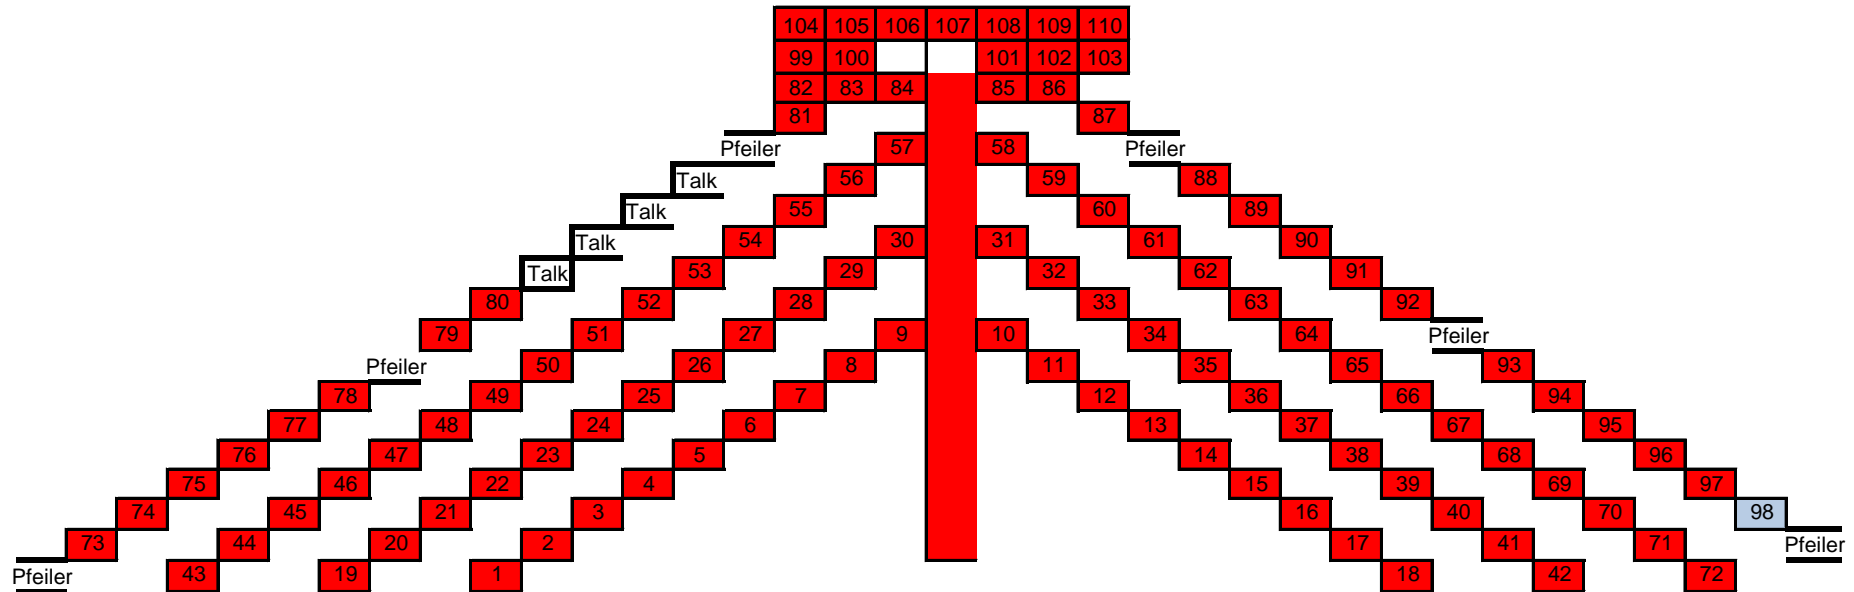

BIKE - PLAN unten

24 Stunden Event 25. April/26. April 2020

16. Bremer 24 Std. Spinning Marathon

- = frei
- = vergeben
- = blockiert
- = free
- = blocked

BIKE - PLAN oben - Empore
24 Stunden Event 25. April/26. April 2020
16. Bremer 24 Std. Spinning Marathon